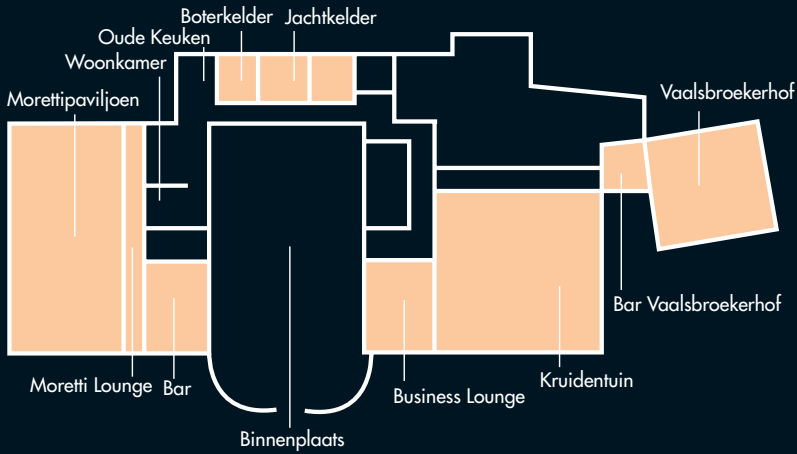

PLATTEGROND KASTEEL - GRUNDRISS SCHLOSS - GROUND PLAN CASTLE

begane grond - Erdgeschoss - ground level