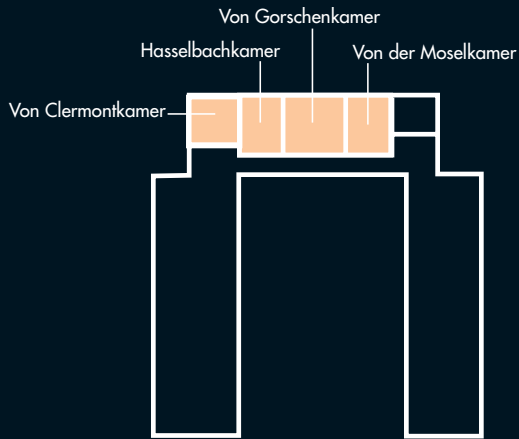

tweede verdieping - zweite Etage - second floor