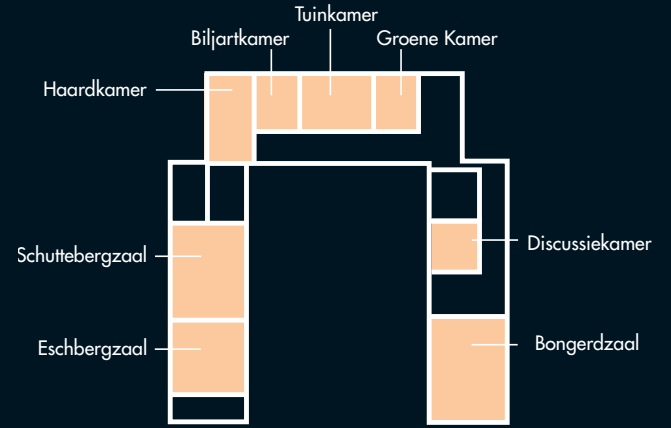

eerste verdieping - erste Etage - first floor